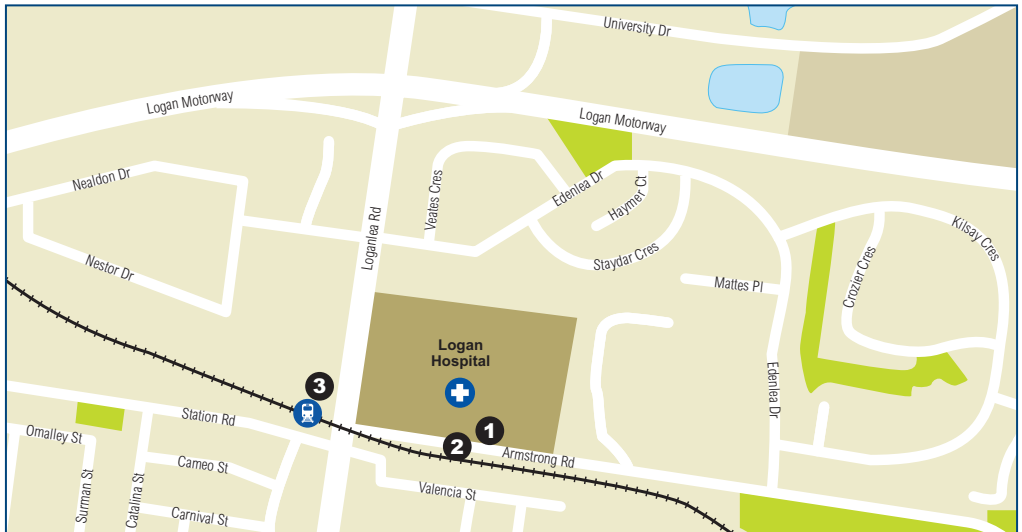

Travelling to Logan Hospital

Armstrong Road, Meadowbrook

Catch the bus to Logan Hospital, stopping at:

- **Armstrong Road at Logan Hospital** stop, located directly outside the hospital.

You can also catch the train:

- **Loganlea station**, approximately 467 metres from the hospital.

Below is a selection of bus and train routes that provide the closest access to Logan Hospital. To tailor your specific journey options, use the journey planner at translink.com.au or call **13 12 30**.

Buses

Route	Stops	Map Ref
560 Loganholme bus station to Browns Plains	Armstrong Road	1 (inbound)
562 Loganholme bus station to Beenleigh	at Logan Hospital	2 (outbound)

Trains

Line	Station	Map Ref
Beenleigh, Gold Coast	Loganlea	3