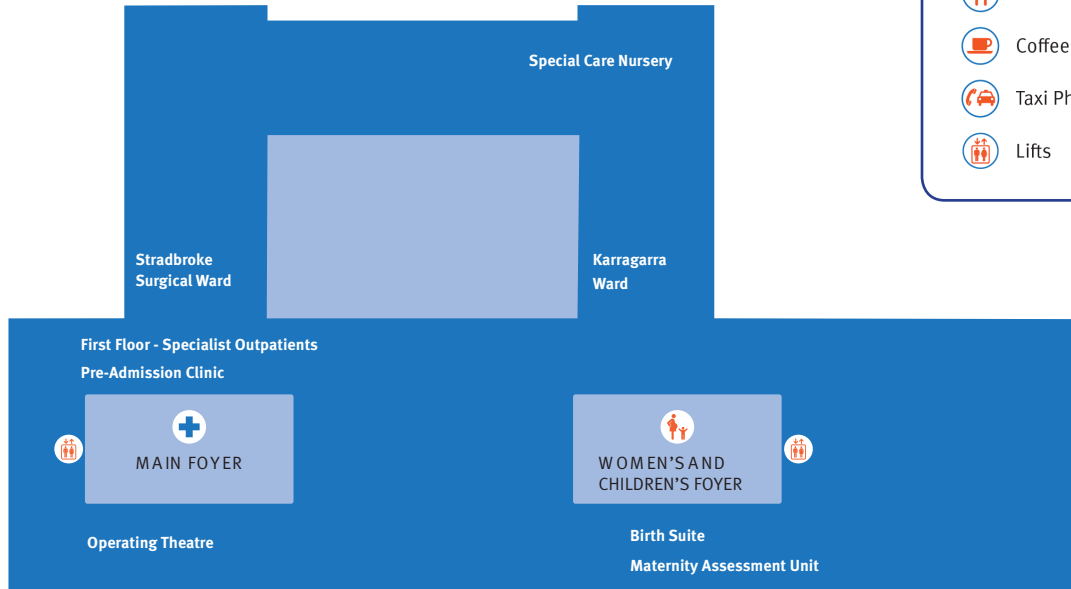

Redland Hospital

Level 1

LEGEND

-  Information
-  Public Toilets
-  Cafe
-  Coffee Cart
-  Taxi Phone
-  Lifts

Ground Level